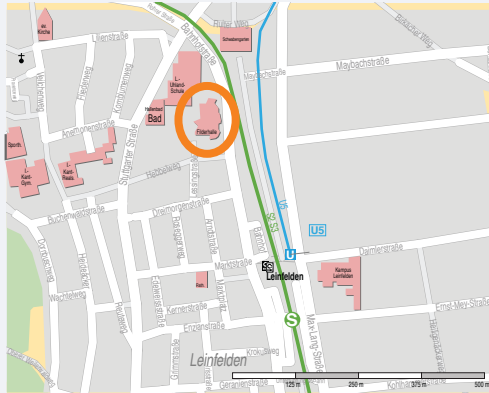

PE INTERNATIONAL
EXPERTS IN SUSTAINABILITY

Symposium 2010

quick guide

Locations (Oct. 26 - 28, 2010)

Page 02

Filderhalle (Symposium/Workshops)

Bahnhofstr. 61
70771 Leinfelden-Echterdingen
Phone: +49 [0] 711 758575-0
Near Station 'Leinfelden Bf' (S2, S3, U5) - 3 min. walk

Directions from Filderhalle: S2 or S3 to Stadtmitte, exit at 'Feuersee', take the exit in driving direction, go upstairs, turn left and then take the stairs to the streetlevel.

Locations/Telephone Numbers of Interest/Directions

Last journey from
Museum 'Schloss Rosenstein':
Station 'Mineralbäder' (12.34am) >
U14 direction 'Südheimer Platz' > Main
Station > U5 direction 'Vaihinger Straße'
> Station 'Riedsee' > Taxi sharing

Other Locations